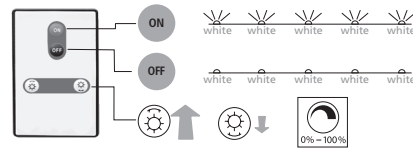

EGLO Leuchten GmbH,
Heiligkreuz 22, 6136 Pill,
Austria
Made in China
www.eglo.com

92303

92305

LEDSTRIPES
Module EGLO

92317

92319

92317, 92318, 92319

92318